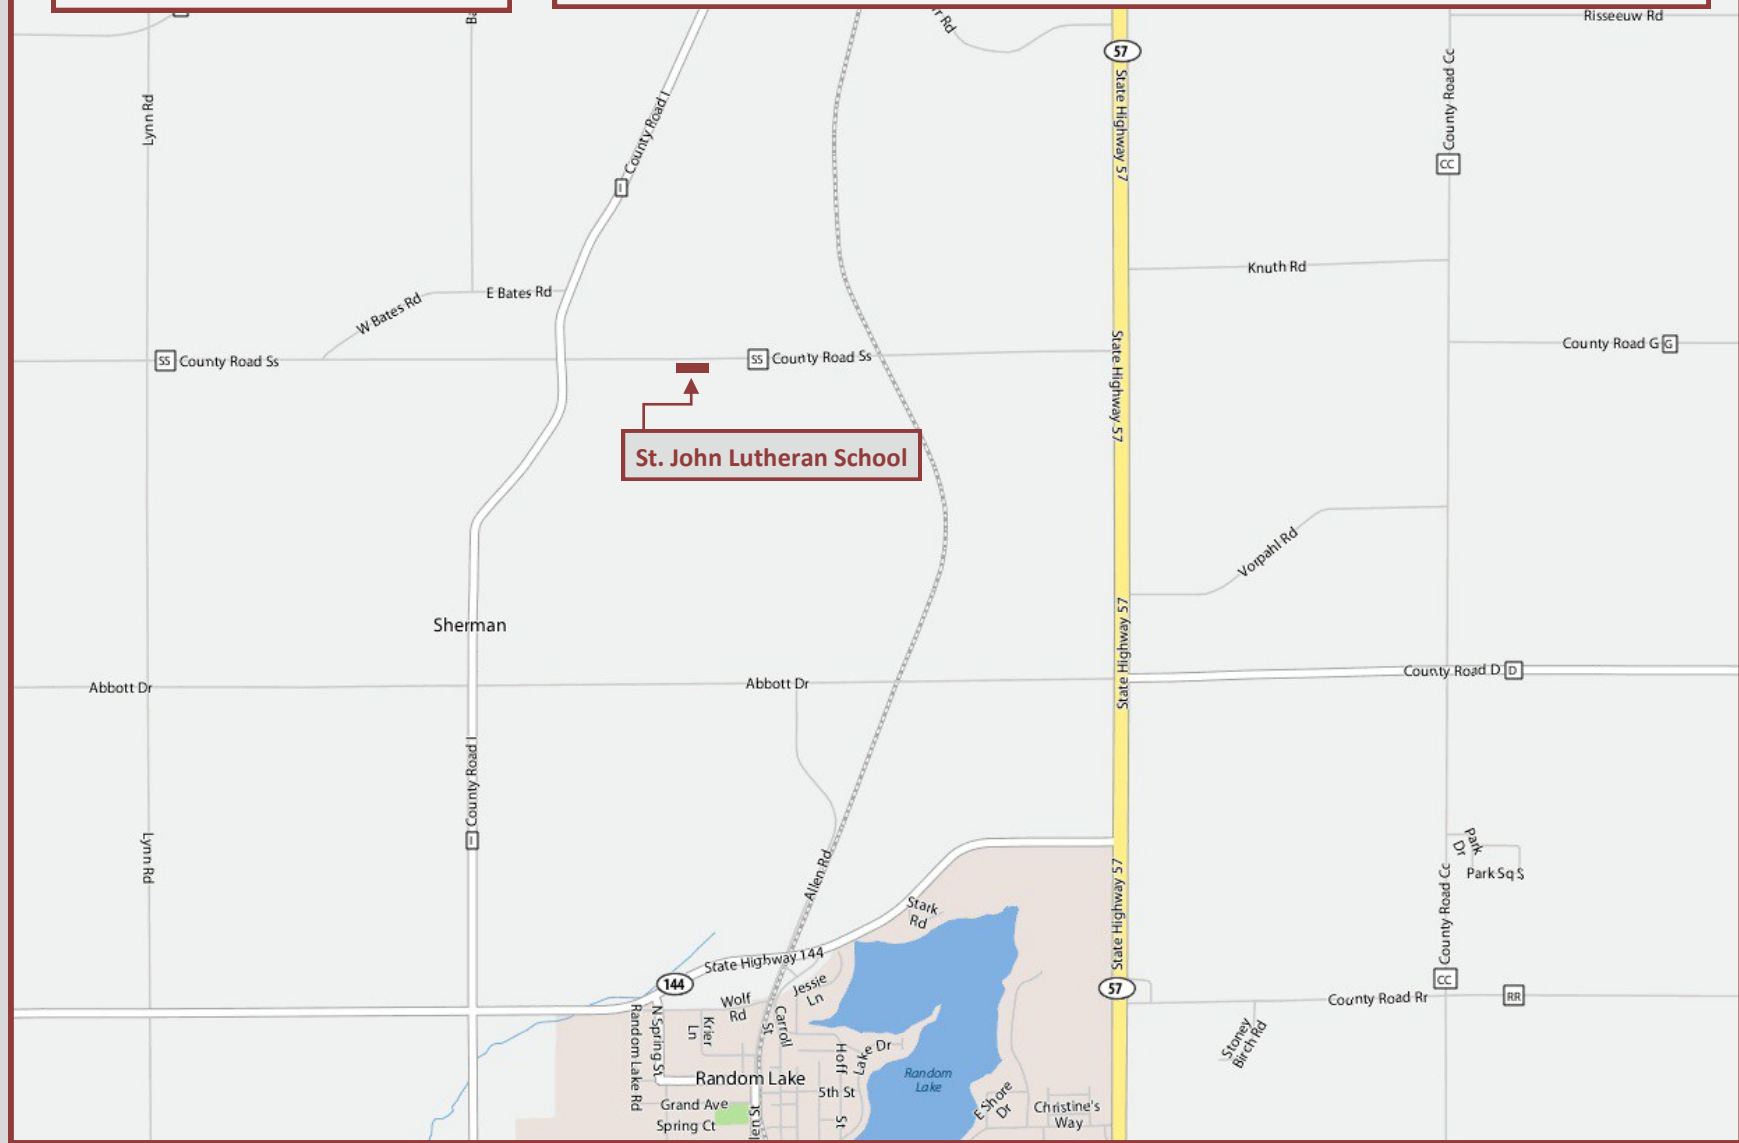

St. John Lutheran School

W5407 County Road SS
Random Lake, WI 53075
(920) 994.9190 Office

DIRECTIONS: St. John Lutheran School is located approximately 40 miles north of Milwaukee in southern Sheboygan County. Take Highway 57 to County Road SS and go west 1.4 miles. If using GPS, coordinates are: 43.586395 -87.966091

website: www.stjohnrandomlake.org

Accredited: National Lutheran Schools Association (NLSA)

Member of